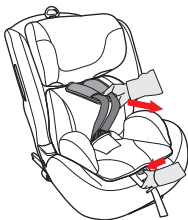

DE

4-1 Recline position for adjustment

Find the recline adjustment flap base **19** and pull it up.

When reclined position is used, it may not fit in all vehicles.

4-2 Harness adjustment

Loosen: Press the harness adjusting button **09** and grasp and pull the shoulder straps **06** (DO NOT pull shoulder pads **04**) with the other hand, and pull forward.

Tighten: Grasp the adjustment strap **10** by one hand, and pull forward.

4-3 Headrest adjustment

Up: Pull the headrest adjustment handle **02** up to adjust the height.

Down: Pull the headrest adjustment handle **02** up with one hand, and press the headrest **01** down with another hand.

4-4 Buckle adjustment

1. Put the right and left tongues of the buckle together, and insert into the harness buckle **07**, it is locked when **CLICK** is heard. Pull the quick adjuster button, tighten the shoulder straps **06**. Adjust the shoulder straps **06** to the most suitable length to make the child more comfortable (please refer to 4-2 to check how to adjust the shoulder belt - there are two types of buckle for this child car seat). Please determine which buckle is used. The function and performance are same).