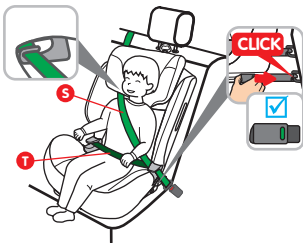

Notice:

1. Check the harness belt and vehicle belt, make sure the child and car seat are correctly and securely installed.
2. The Top Tether indicator will show 'green' when it is tightened.
3. Ensure there is no cross or twist in the harness system.
4. Use the SSP on the side near the window.
5. Open the recline adjustment flap base to adjust the recline position (refer to 4-1).

5-2 100cm-150cm
Vehicle 3-point belt + optional ISOFIX attachment to affix the baby car seat

ISO/B2

1. Removing the harness system (refer to 4-5).

2. Vehicle seat belt **S** should go through shoulder belt guide **03** and cross over the child's shoulder.

3. Vehicle belt **T** across the belly belt guide **11** and cross over child's belly.

4. Shoulder belt and belly belt together go through another side belly belt guide **11** and affix the belt.

5. Affix the optional ISOFIX attachment **16** on the ISOFIX affixing point of the car (refer to 4-6).

Notice:

1. Check the vehicle belt, make sure the child and car seat are correctly and securely installed.
2. Ensure there is no cross or twist in the vehicle belt.
3. Use the SSP on the side near the window.
4. Open the recline adjustment flap base to adjust the recline position (refer to 4-1).