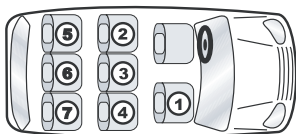

Civic (10. Generation)	2015	② ④
Civic 5D	01/12	② ④
Civic Wagon	01/14	② ④
Civic 9 Tourer	01/14	② ④
CR-V	2001 - 2006	② ④
CR-V	2006	② ④
CR-V	10/12	② ③ ④
CR-V 4 (Facelift)	03/15	② ④
FR-V 6	2004	① ② ④
HR-V	08/15	② ④
Insight	04/09	② ④
Jazz ¹⁾	12/01	② ④
Jazz 5	11/08	② ④
Jazz (AA) 5	04/11	② ④
Jazz	08/15	② ④
HYUNDAI *		
Genesis	09/10	② ④
Getz	06/02	② ④
Getz	2005 - 2008	② ④
Grand Santa Fe 7	10/13	② ④
H1	2008	② ④
i10	2008	② ④
i10	11/13	② ④
i20	2009	② ④

i20 (PBT)	06/12	② ④
3 (Facelift)		
i20 (PBT)	06/12	②
5 (Facelift)		
i20 5	12/14	② ④
i30 :	01/17	② ④
i30 Fastback	11/17	② ④
i40	10/11	② ④
iX20	11/10	② ④
iX35	2010	② ④
iX55	2009	② ④
Kona	09/17	② ④
Matrix	01/02	② ④
Matrix	2008	② ④
Santa Fe	03/02	② ④
Santa Fe (Facelift 01/10)	2006	② ④
Santa Fe (DM)	09/12	② ④
Sonata, Sonica	04/01	② ④
Sonata, i40	2008	② ④
Terracan	09/02	② ④
Tucson ¹⁾	09/04	② ④
Tucson ¹⁾	2005	② ④
Veloster (FS)	04/11	② ④
INFINITI *		
Q50	07/13	② ④
ISUZU *		
D-Max (Double Cap)	2007	② ④
JAGUAR *		
F-Pace (761)	2016	② ④
S	1999 - 2008	② ④