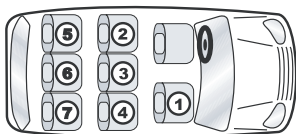

Insignia	2009	(2) (4)
Insignia (Facelift II) 	09/13	(3) (2) (4)
Insignia Sports Tourer (Facelift)	09/13	(2) (4)
Karl 5	06/15	(2) (4)
Meriva	02/02	(2) (4)
Meriva	2006	(2) (4)
Meriva B	2010	(2) (4)
Meriva B (Facelift) 	01/14	(2) (4)
Mokka	10/12	(2) (4)
Signum ¹⁾ (Facelift 2005)	02/03	(2) (4)
Vectra ;	04/02	(2) (4)
Vectra (Facelift 2005) 	09/03	(2) (4)
VIVA 5	06/15	(2) (4)
Vivaro (Facelift 2006)	2001 - 2006	(6)
Vivaro Kombi 9	06/14	(2) (4)
Zafira A	2003	(2) (4)
Zafira B	05/05	(2) (4)
Zafira B (Facelift)	2008	(2) (4)
Zafira C	09/11	(2) (4)
Zafira C Tourer	02/12	(2) (4)

PEUGEOT *		
107	2005	(2) (4)
206 3+5	06/00	(2) (4)
206 CC	2000 - 2007	(1)
206 SW	1998	(2) (4)
207 SW 5	2007	(2) (4)
207 3+5	2006	(2) (4)
207 CC	04/07	(1)
208 3+5	04/12	(2) (4)
307 3+5 ;	2001	(2) (4)
307 CC	2003 - 2007	(2) (4)
307 SW	2001	(2) (4)
307 SW 5	2006	(2) (4) (5) (7)
308	2007	(1) (3)
308	2013	(2) (4)
308 CC	2009	(2) (4)
308 CC (Facelift)	11/11	(2) (4)
308 SW	2007	(1) (2) (3) (4)
308 SW	04/14	(2) (4)
508 (8) ;	03/11	(2) (4)
508 RXH SW ;	02/12	(2) (4)
807 (Facelift 2008)	2002 - 2010	(2) (4) (5) (7)
1007	01/05	(2) (4)
2008	06/13	(2) (4)
3008 Crossover	2009	(2) (4)
4007	2007	(4)