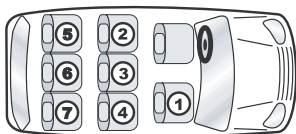

Thema	11/11	③ ② ④
Voyager	11/11	② ④ ⑥
LANDROVER *		
Discovery (LR) SUV	04/17	① ② ④ ⑤ ⑦
Discovery 2	04/98	② ④
Discovery 3	2004	② ④
Discovery Sport	09/14	② ④
Discovery 3 (Facelift)	10/11	② ④
Freelander 1	06/03	② ④
Freelander 2	2006	② ④
Freelander 2 (Facelift)	03/11	② ④
Range Rover	2002	② ④
Range Rover Evoque	2011	② ④
Range Rover Evoque	2011	② ④
Range Rover Sport	2005	② ④
Range Rover Sport	2010	② ④
Range Rover Sport	2013	② ④
Range Rover Velar (L560) SUV	08/17	② ④
LEXUS *		
CT 200h (A10(A))	03/11	② ④

GS 300	08/00	② ④
GS 450h HL10	06/12	② ④
IS 250	2005	② ④
IS (XE2) (Facelift)	11/10	② ④
IS	04/13	② ④
RX 300, RX 350	02/03	② ④
RX 400h	2006	② ④
RX 450h	2009	② ④
RX	09/15	② ④
MASERATI *		
Ghibli	2013	② ④
Quattroporte	2007	② ④
Quattroporte	2008	② ④
MAZDA *		
2 (Facelift)	10/10	② ④
2	01/15	② ④
3	10/03	② ④
3	10/03	② ④
3 (Facelift 2006)	2003	② ④
3 (Facelift)	09/11	② ④
3	07/13	② ④
3 (BL)	04/09	② ④
3 (BM)	10/13	② ④
5 (Facelift 2008)	2005	② ④
5 7	02/05	② ④
5 CW	09/10	② ④
5 CW	03/13	② ④
6/Atenza	05/02	② ④
6 (Facelift 2005)	2002 - 2008	② ④
6/Atenza	05/02	② ④