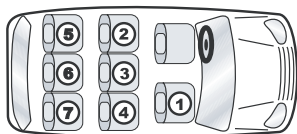

5 (F10) (Facelift) 	06/13	② ④
5 (F11)	2010	② ④
5 (F11) (Facelift) 	07/13	② ④
5er Touring (G31)	2017	② ④
5 GT	10/09	② ④
6 (E64)	2003	② ④
6 (E63)	2003	② ④
6 (6C)	11/11	② ④
6 (6C_F06)	06/12	② ④
7	2001	ISOFIX ② ④
7 (E65) (Facelift 2005)	2001 - 2008	② ④
7 (F01)	2008	② ④
7 (7L) (Facelift)	07/12	② ④
7 (G11/G12)	06/15	② ④
i3	2013	② ④
i3	07/13	② ④
M5 (F10)	11/11	② ④
Mini	2001	ISOFIX ② ④
Mini (R56)	2006	② ④
Mini (R57)	2009	② ④
Mini Club Man	2007	② ④
Mini Club Man (F54)	2015	① ② ④
X1	10/09	① ② ④

X1 (F48)	06/15	① ② ④
X1 (E84) (Facelift)	06/12	② ④
X3	2004 ISOFIX	② ④
X3 (F25)	11/10	② ④
X3 (F25) (Facelift)	03/14	② ④
X4 (F26)	07/14	② ④
X5	1999 ISOFIX	② ④
X5	2006	② ④
X5 (F15)	2013	② ④
X6	2008	② ④
Z4 ;	2002	ISOFIX ①
Z4 ;	2013	ISOFIX ①
CADILLAC *		
ATS	2012	② ④
CTS	09/07	② ④
CHEVROLET *		
Aveo (Facelift 2008)	2006	② ④
Aveo	12/11	④
Captiva	06/06	② ④
Captiva (Facelift 2)	04/13	② ④
Cruze	2009	② ④
Cruze	2011	② ④
Epica ¹⁾	2006	② ④
HHR	2008 - 2009	② ④
Lacetti ¹⁾	02/04	② ④
Malibu (KL1G) 	07/12	③
Matiz ¹⁾	2004	② ④
Nubria ¹⁾	2004 - 2009	② ④
Orlando	10/10	② ④