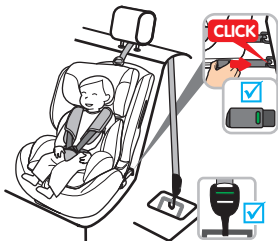

Upholstery fitting

1. Adjust the backrest to the most upright position and adjust the headrest to the highest position.
2. Fitting the headrest pad and upholstery pad.
3. Fitting the shoulder pads **04** and buckle pad **08**.

5. Installation

5-1 76cm-105cm (≤18kg)

ISOFIX+TT+ harness system to affix the baby car seat

1. Affix the ISOFIX **16** on the ISOFIX affixing point of the car (refer to 4-6).
2. Take the top tether hook **17** and pass through the vehicle seat headrest, affix to the vehicle Top Tether anchor, and tighten the top tether **18** (refer to 4-7).
3. Strap the child in the car seat with the 5-point harness system.

Notice:

1. Check the harness belt and vehicle belt, make sure the child and car seat are correctly and securely installed.
2. The Top Tether indicator will show 'green' when it is tightened.
3. Ensure there is no cross or twist in the harness system.
4. Use the SSP on the side near the window.
5. Open the recline adjustment flap base to adjust the recline position (refer to 4-1).