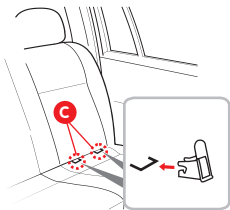

4-4 Buckle adjustment

1. Put the right and left tongues of the buckle together, and insert into the harness buckle **07**, it is locked when **CLICK** is heard. Pull the quick adjuster button, tighten the shoulder straps **06**. Adjust the shoulder straps **06** to the most suitable length to make the child more comfortable (please refer to 4-2 to check how to adjust the shoulder belt - there are two types of buckle for this child car seat). Please determine which buckle is used. The function and performance are same).

Tips: Press the red button then release the buckle.

4-5 5 point harness system removing

GB

ES

FR

IT

PT

DE

1. Tear the shoulder pads **04**, and separate the shoulder pad connector and remove the shoulder pads.
2. Pull out the inner cushion **05**, release the harness buckle **07**, pull out buckle pad **08**, store the buckle under the upholstery, store the shoulder straps **06** and buckle latches together under the upholstery.

4-6 ISOFIX installation and removing

ISOFIX Installation

1. If your vehicle is not equipped with the ISOFIX insert guides as standard. Clip the two ISOFIX insert guides **20** which are included with the seat with the cut-out facing upwards onto the two ISOFIX attachment point **C** of your vehicle.