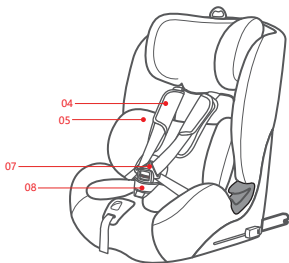

Notice: If you use SSP, the car seat may not fit all vehicles.

4-10 Removing and refitting the upholstery

Upholstery removal

1. Adjust the headrest to the highest position (refer to 4-3), remove inner cushion **05**.
2. Release harness buckle **07**, remove shoulder pads **04** and buckle pad **08** (refer to 4-5).
3. Remove the headrest pad and upholstery pad carefully.

5. Installation

5-1 76cm-105cm (≤18kg)

ISOFIX+TT+ harness system to affix the baby car seat

1. Affix the ISOFIX **16** on the ISOFIX affixing point of the car (refer to 4-6).
2. Take the top tether hook **17** and pass through the vehicle seat headrest, affix to the vehicle Top Tether anchor, and tighten the top tether **18** (refer to 4-7).
3. Strap the child in the car seat with the 5-point harness system.