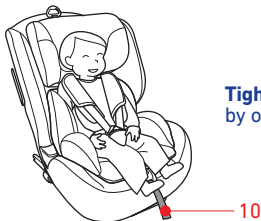

DE

4-1 Recline position for adjustment

Find the recline adjustment flap base **19** and pull it up.

When reclined position is used, it may not fit in all vehicles.

4-2 Harness adjustment

Loosen: Press the harness adjusting button **09** and grasp and pull the shoulder straps **06** (DO NOT pull shoulder pads **04**) with the other hand, and pull forward.

Tighten: Grasp the adjustment strap **10** by one hand, and pull forward.

4-3 Headrest adjustment

Up: Pull the headrest adjustment handle **02** up to adjust the height.

Down: Pull the headrest adjustment handle **02** up with one hand, and press the headrest **01** down with another hand.