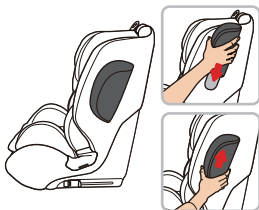

ISOFIX removing

Press both the ISOFIX 2nd lock button **14**, and ISOFIX release button **15**, the ISOFIX can be removed when there is a click noise.

4-7 Top Tether using

1. Take the top tether **18** out from the bottom of the car seat, adjust the Top Tether by pressing the Top Tether adjusting button **N**, past the vehicle seat headrest.
2. Affix the top tether hook **17** on the fixing point according to the car manual, then tighten the top tether **18** (tighten the Top Tether until the indicator is green).

Notice: Never use a luggage hook to replace the one on the Top Tether, check the vehicle to find bottom mark.

4-8 Inner cushion using

When the height of children is below $\leq 87\text{cm}$, it is necessary to use inner cushion **05**.

Tips: The inner cushion **05** is comfortable for the kids.

4-9 Usage of the SSP (SSP optional accessory)

Install the SSP

Press the SSP from top to side to the SSP fixing groove.

Remove the SSP

Slip the SSP up, then it can be removed.