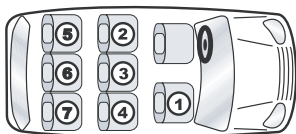

Logan MCV (Facelift 2009)	2005	② ④
Logan MCV	06/13	② ④
Sandero	2008	② ④
Sandero (Stepway)	2009	② ④
Sandero II	12/12	② ④
DAIHATSU *		
Cuore	09/07	② ④
Materia	03/06	② ④
Sirion	02/05	② ④
Terios	05/05	② ④
Trevis	09/05	② ④
DS *		
AUTOMOBILES		
DS3	2010	② ④
DS4	03/11	② ④
DS5	03/12	② ④
FIAT *		
124 Spider	03/16	①
500	2007	② ④
500 L (Typ 199)	10/12	②
500L Trekking	06/13	②
500X	11/14	② ④
500X	01/15	② ④
Bravo (Typ 198)	2007	② ④
Croma 5	2005	② ④
Doblo (Facelift 2005)	2001	② ④

Doblo II	2010	② ④
Fiorino Qubo	2008	② ④
Freemont (SXT/SE/RT)	2011	② ④
Grande Punto	2009	② ④
Grande Punto 3+5	2005 - 2009	② ④
Idea	2003 - 2007	② ④
Linea	2007	② ④
Multipla	2004 - 2007	② ④
Panda	2003	② ④
Panda	03/12	② ④
Panda Cross	10/14	② ④
Punto 188 3+5	1999 - 2007	② ④
Punto EVO	10/09	② ④
Punto 199 3	02/12	② ④
Sedici (Facelift 2009)	2006	② ④
Stilo 5	2001 - 2007	② ④
Stilo Multi Wagon	2001 - 2006	② ④
Scudo 2	2007	② ④
Tipo Hatchback	04/16	② ④
Tipo Kombi	04/16	② ④
Ulysse	2003	② ④ ⑤ ⑦
FORD *		
B-MAX	09/12	② ④
C-MAX	2003	② ④
C-MAX	2011	② ④
EcoSport	12/13	② ④