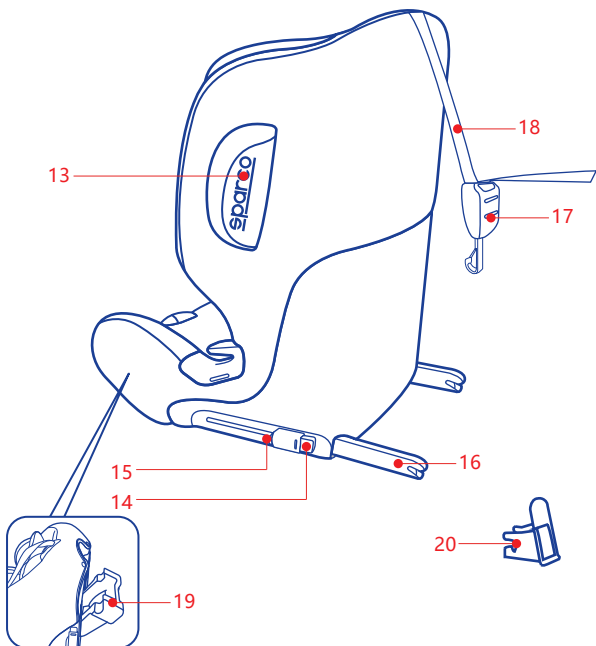

26. For a "Child Car Seat", the user should also refer to the vehicle manufacturer's manual.

27. The child restraint may not fit in all approved vehicles when used in one of these positions.

28. This child seat has been designed for the European market and conforms to the car seat regulations currently in force: European Union ECE R129. PLEASE NOTE that this seat doesn't meet U.S. regulations.

IMPORTANT - DO NOT USE BEFORE THE CHILD'S AGE EXCEEDS 15 MONTHS.

2. Features

NO.	ITEM NAME	NO.	ITEM NAME	NO.	ITEM NAME	NO.	ITEM NAME
01	Headrest	02	Headrest adjustment handle	03	Shoulder belt guide	04	Shoulder pad
05	Inner cushion	06	Shoulder straps	07	Harness buckle	08	Buckle pad
09	Harness adjusting button	10	Adjustment strap	11	Belly belt guide	12	SSP fixing groove
13	SSP	14	ISOFIX 2nd lock button	15	ISOFIX release button	16	ISOFIX attachment
17	Top Tether hook	18	Top Tether	19	Recline adjustment flap base	20	ISOFIX insert guide