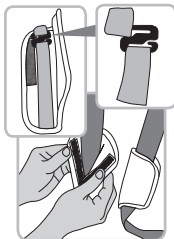

4-4 Buckle adjustment

1. Put the right and left tongues of the buckle together, and insert into the harness buckle **07**, it is locked when **CLICK** is heard. Pull the quick adjuster button, tighten the shoulder straps **06**. Adjust the shoulder straps **06** to the most suitable length to make the child more comfortable (please refer to 4-2 to check how to adjust the shoulder belt - there are two types of buckle for this child car seat). Please determine which buckle is used. The function and performance are same).

Tips: Press the red button then release the buckle.

4-5 5 point harness system removing

GB

ES

FR

IT

PT

DE