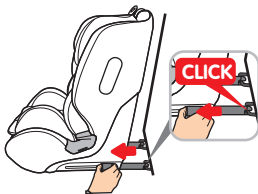

2. Press both the ISOFIX 2nd lock button **14** and ISOFIX release button **15**, remove the ISOFIX **16**.

3. Insert ISOFIX onto two ISOFIX attachment points **C**, until there is a click and the indicators are completely green.

4. Push the car seat with a substantial amount of force as far as it will go.

5. Shake the base of the baby car seat to ensure the ISOFIX is affixed firmly.

Notice:

Ensure that the left and right ISOFIX gear is consistent before using the child car seat.