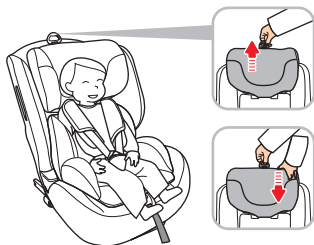

DE

4-1 Recline position for adjustment

Find the recline adjustment flap base **19** and pull it up.

When reclined position is used, it may not fit in all vehicles.

4-2 Harness adjustment

Loosen: Press the harness adjusting button **09** and grasp and pull the shoulder straps **06** (DO NOT pull shoulder pads **04**) with the other hand, and pull forward.

Tighten: Grasp the adjustment strap **10** by one hand, and pull forward.

4-3 Headrest adjustment

Up: Pull the headrest adjustment handle **02** up to adjust the height.

Down: Pull the headrest adjustment handle **02** up with one hand, and press the headrest **01** down with another hand.