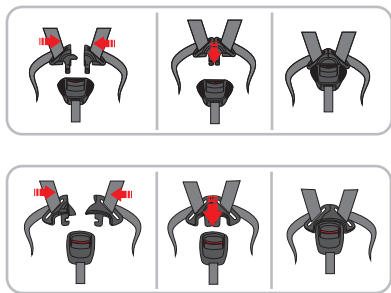

DE

4-1 Recline position for adjustment

Find the recline adjustment flap base **19** and pull it up.

When reclined position is used, it may not fit in all vehicles.

4-2 Harness adjustment

Loosen: Press the harness adjusting button **09** and grasp and pull the shoulder straps **06** (DO NOT pull shoulder pads **04**) with the other hand, and pull forward.

Tighten: Grasp the adjustment strap **10** by one hand, and pull forward.

4-3 Headrest adjustment

Up: Pull the headrest adjustment handle **02** up to adjust the height.

Down: Pull the headrest adjustment handle **02** up with one hand, and press the headrest **01** down with another hand.

4-4 Buckle adjustment

1. Put the right and left tongues of the buckle together, and insert into the harness buckle **07**, it is locked when **CLICK** is heard. Pull the quick adjuster button, tighten the shoulder straps **06**. Adjust the shoulder straps **06** to the most suitable length to make the child more comfortable (please refer to 4-2 to check how to adjust the shoulder belt - there are two types of buckle for this child car seat). Please determine which buckle is used. The function and performance are same).

ISOFIX removing

Press both the ISOFIX 2nd lock button **14**, and ISOFIX release button **15**, the ISOFIX can be removed when there is a click noise.

4-7 Top Tether using

1. Take the top tether **18** out from the bottom of the car seat, adjust the Top Tether by pressing the Top Tether adjusting button **N**, past the vehicle seat headrest.
2. Affix the top tether hook **17** on the fixing point according to the car manual, then tighten the top tether **18** (tighten the Top Tether until the indicator is green).