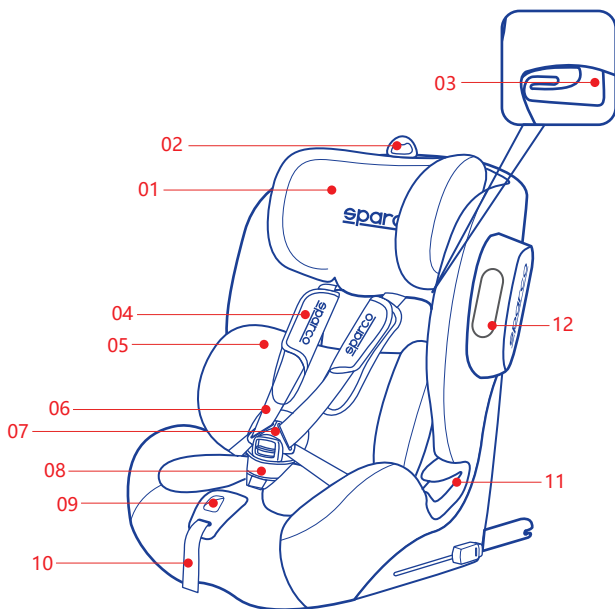

26. For a "Child Car Seat", the user should also refer to the vehicle manufacturer's manual.

27. The child restraint may not fit in all approved vehicles when used in one of these positions.

28. This child seat has been designed for the European market and conforms to the car seat regulations currently in force: European Union ECE R129. PLEASE NOTE that this seat doesn't meet U.S. regulations.

IMPORTANT - DO NOT USE BEFORE THE CHILD'S AGE EXCEEDS 15 MONTHS.

2. Features

NO.	ITEM NAME	NO.	ITEM NAME	NO.	ITEM NAME	NO.	ITEM NAME
01	Headrest	02	Headrest adjustment handle	03	Shoulder belt guide	04	Shoulder pad
05	Inner cushion	06	Shoulder straps	07	Harness buckle	08	Buckle pad
09	Harness adjusting button	10	Adjustment strap	11	Belly belt guide	12	SSP fixing groove
13	SSP	14	ISOFIX 2nd lock button	15	ISOFIX release button	16	ISOFIX attachment
17	Top Tether hook	18	Top Tether	19	Recline adjustment flap base	20	ISOFIX insert guide