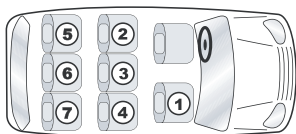

ALFA ROMEO *		
156 Cross Wagon Q4	2006	② ④
156 Cross Wagon Q4	2007	② ④
156 Sportwagon 	1997 - 2005	② ④
159 SW (Facelift 2008)	2005	② ④
159 Sportwagon 4	2006	② ④
Giulia	04/16	② ④
Giulietta 940	2010	② ④
GT Sportcoupe 	2004	② ④
MiTo	2008	① ② ④
AUDI *		
A1 Sportback (8X)	09/10	② ④
A1 Sportback (8X)	02/12	② ④
A2	2000	② ④
A3 5	1996 - 2003	② ④
A3 3	2003	① ② ④
A3 Sportback	05/03	① ② ④
A3 Sportsback g-tron (8V)	03/13	① ② ④
A3 3+5	2004	② ④
A3	2008	② ④

A3	05/14	① ② ④
A3 (Facelift 3) (8P)	2010	① ② ④
A3 e-tron	11/14	① ② ④
A4 Avant (B5) 	1996 - 2001	② ④
A4, S4, RS4 (B6) 	2000	① ② ④
A4 (B6)	2002 - 2006	① ② ④
A4 (B7)	11/04 - 11/07	② ④
A4 (B7)	11/04 - 03/08	② ④
A4 (B7)	2006	① ② ④
A4 (B8)	2007	① ② ④
A4 (B8)	2008	① ② ④
A4 allroad	2009	① ② ④
A4	07/15	② ④
A5 2	2007	② ④
A5	03/09	② ④
A5 Sportback 5	09/09	① ② ④
A5 (Facelift)	11/11	① ② ④
A5 (Facelift)	11/11	① ② ④
A5 Sportback 4+5	11/11	① ② ④
A6	1997 - 2004	② ④
A6, S6 	01/04	① ② ④
A6 (C5)	2001 - 2004	② ④
A6 (Facelift 2008) 	2004	① ② ④